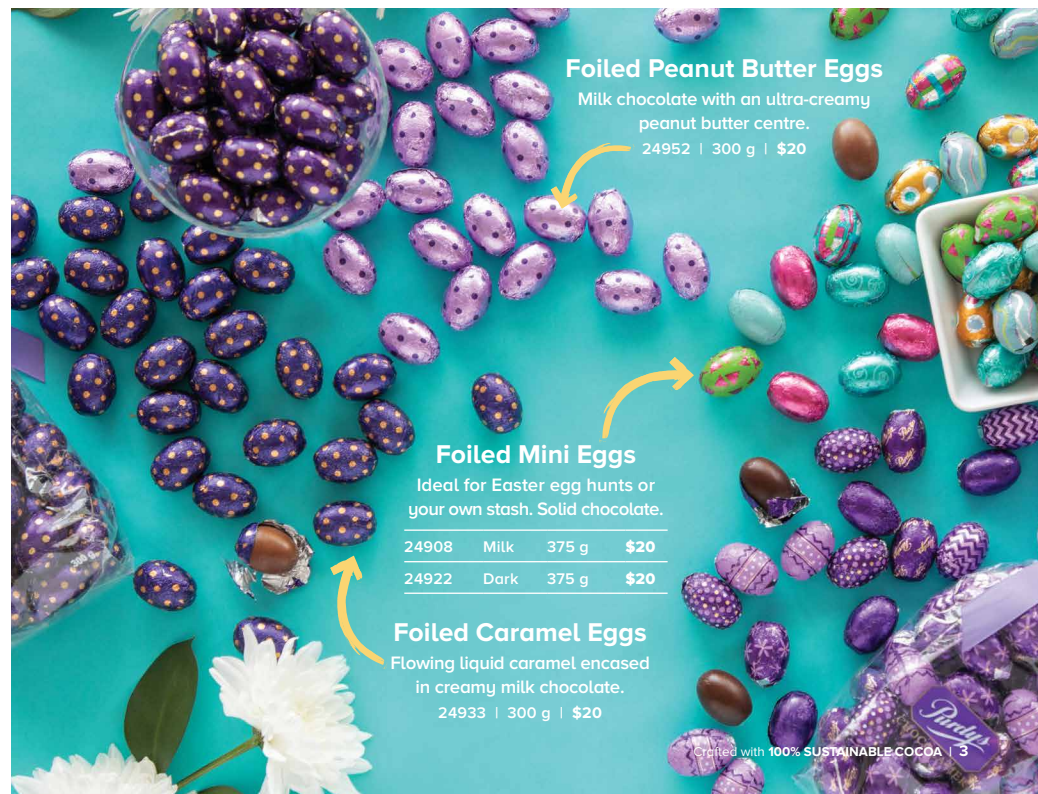

Foiled Peanut Butter Eggs

Milk chocolate with an ultra-creamy peanut butter centre.

24952 | 300 g | **$20**

Foiled Mini Eggs

Ideal for Easter egg hunts or your own stash. Solid chocolate.

24908 Milk 375 g **$20**

24922 Dark 375 g **$20**

Foiled Caramel Eggs

Flowing liquid caramel encased in creamy milk chocolate.

24933 | 300 g | **$20**